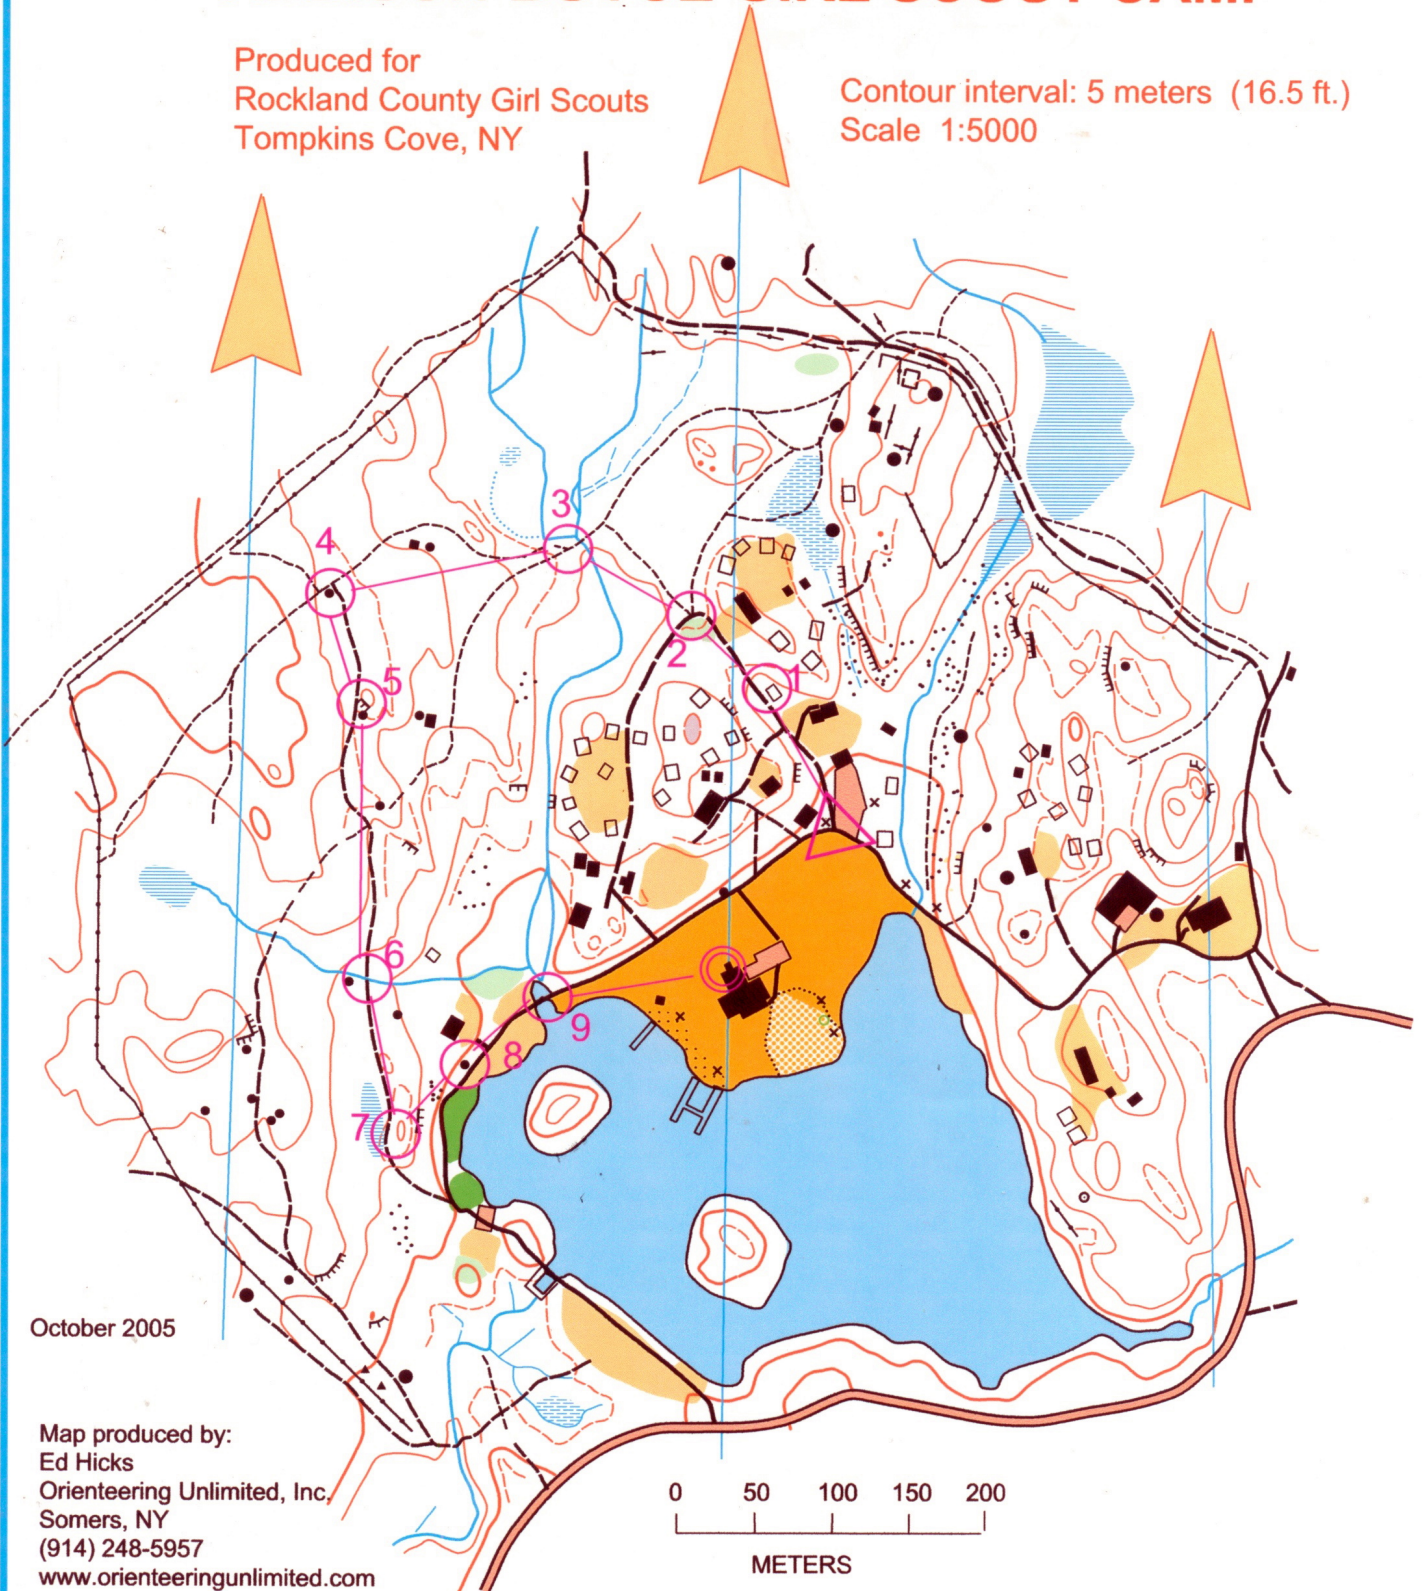

SECTION OF ADDISON^EBOYCE GIRL SCOUT CAMP

Produced for
Rockland County Girl Scouts
Tompkins Cove, NY

Contour interval: 5 meters (16.5 ft.)
Scale 1:5000

October 2005

Map produced by:
Ed Hicks
Orienteering Unlimited, Inc.
Somers, NY
(914) 248-5957
www.orienteeingunlimited.com

Map may not be reproduced without
permission from Orienteering Unlimited