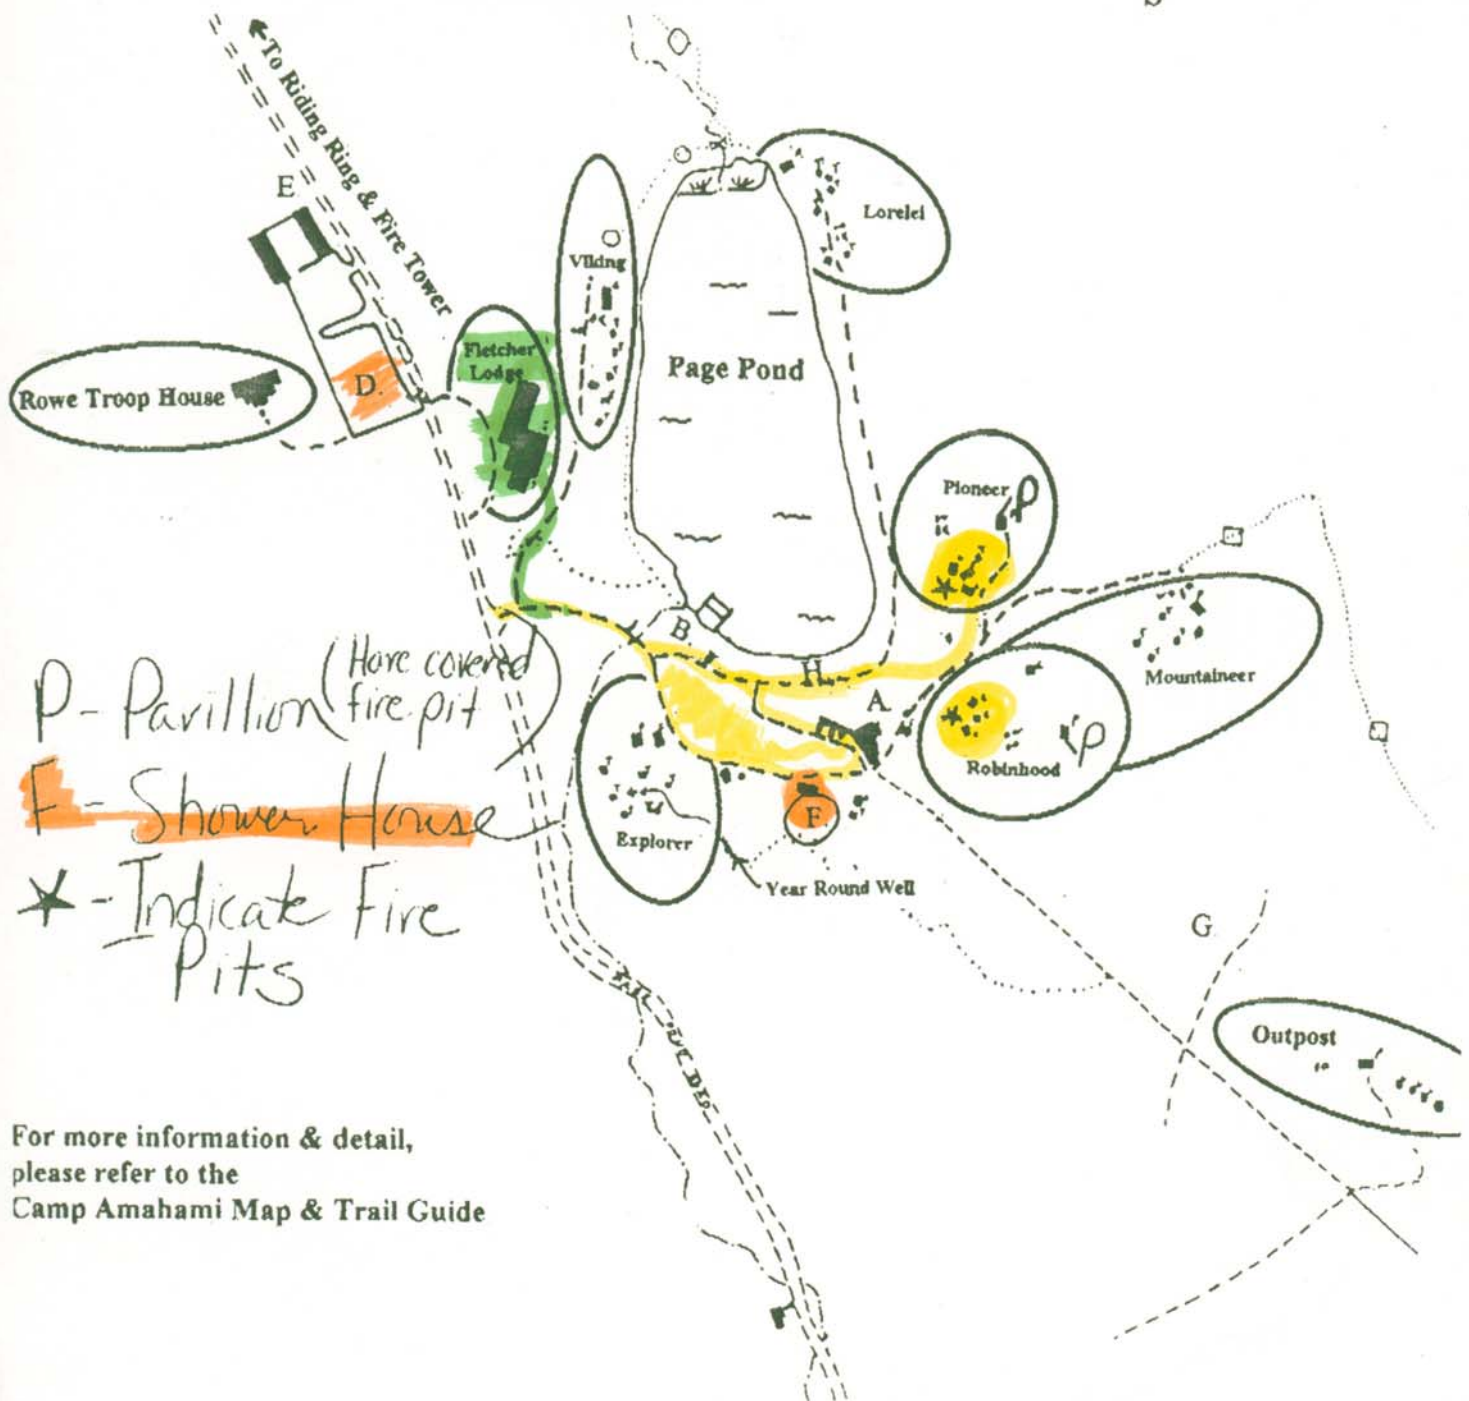

Camp Amahami

Jane Trubig

LEGEND

Page Pond Road 
 Camp Road 
 Trail 
 Stream 

Scale: 1" ≈ 400 ft.

- A. Pat's Craft Shop
- B. Waterfront
- C. Ranger's House
-  D. Parking Lot
- E. Maintenance Building
-  F. Shower House
- G. Ropes Course
- H. Flag Pole

P - Pavillion (Have covered fire pit)
 F - Shower House
 * - Indicate Fire Pits

For more information & detail,
 please refer to the
 Camp Amahami Map & Trail Guide